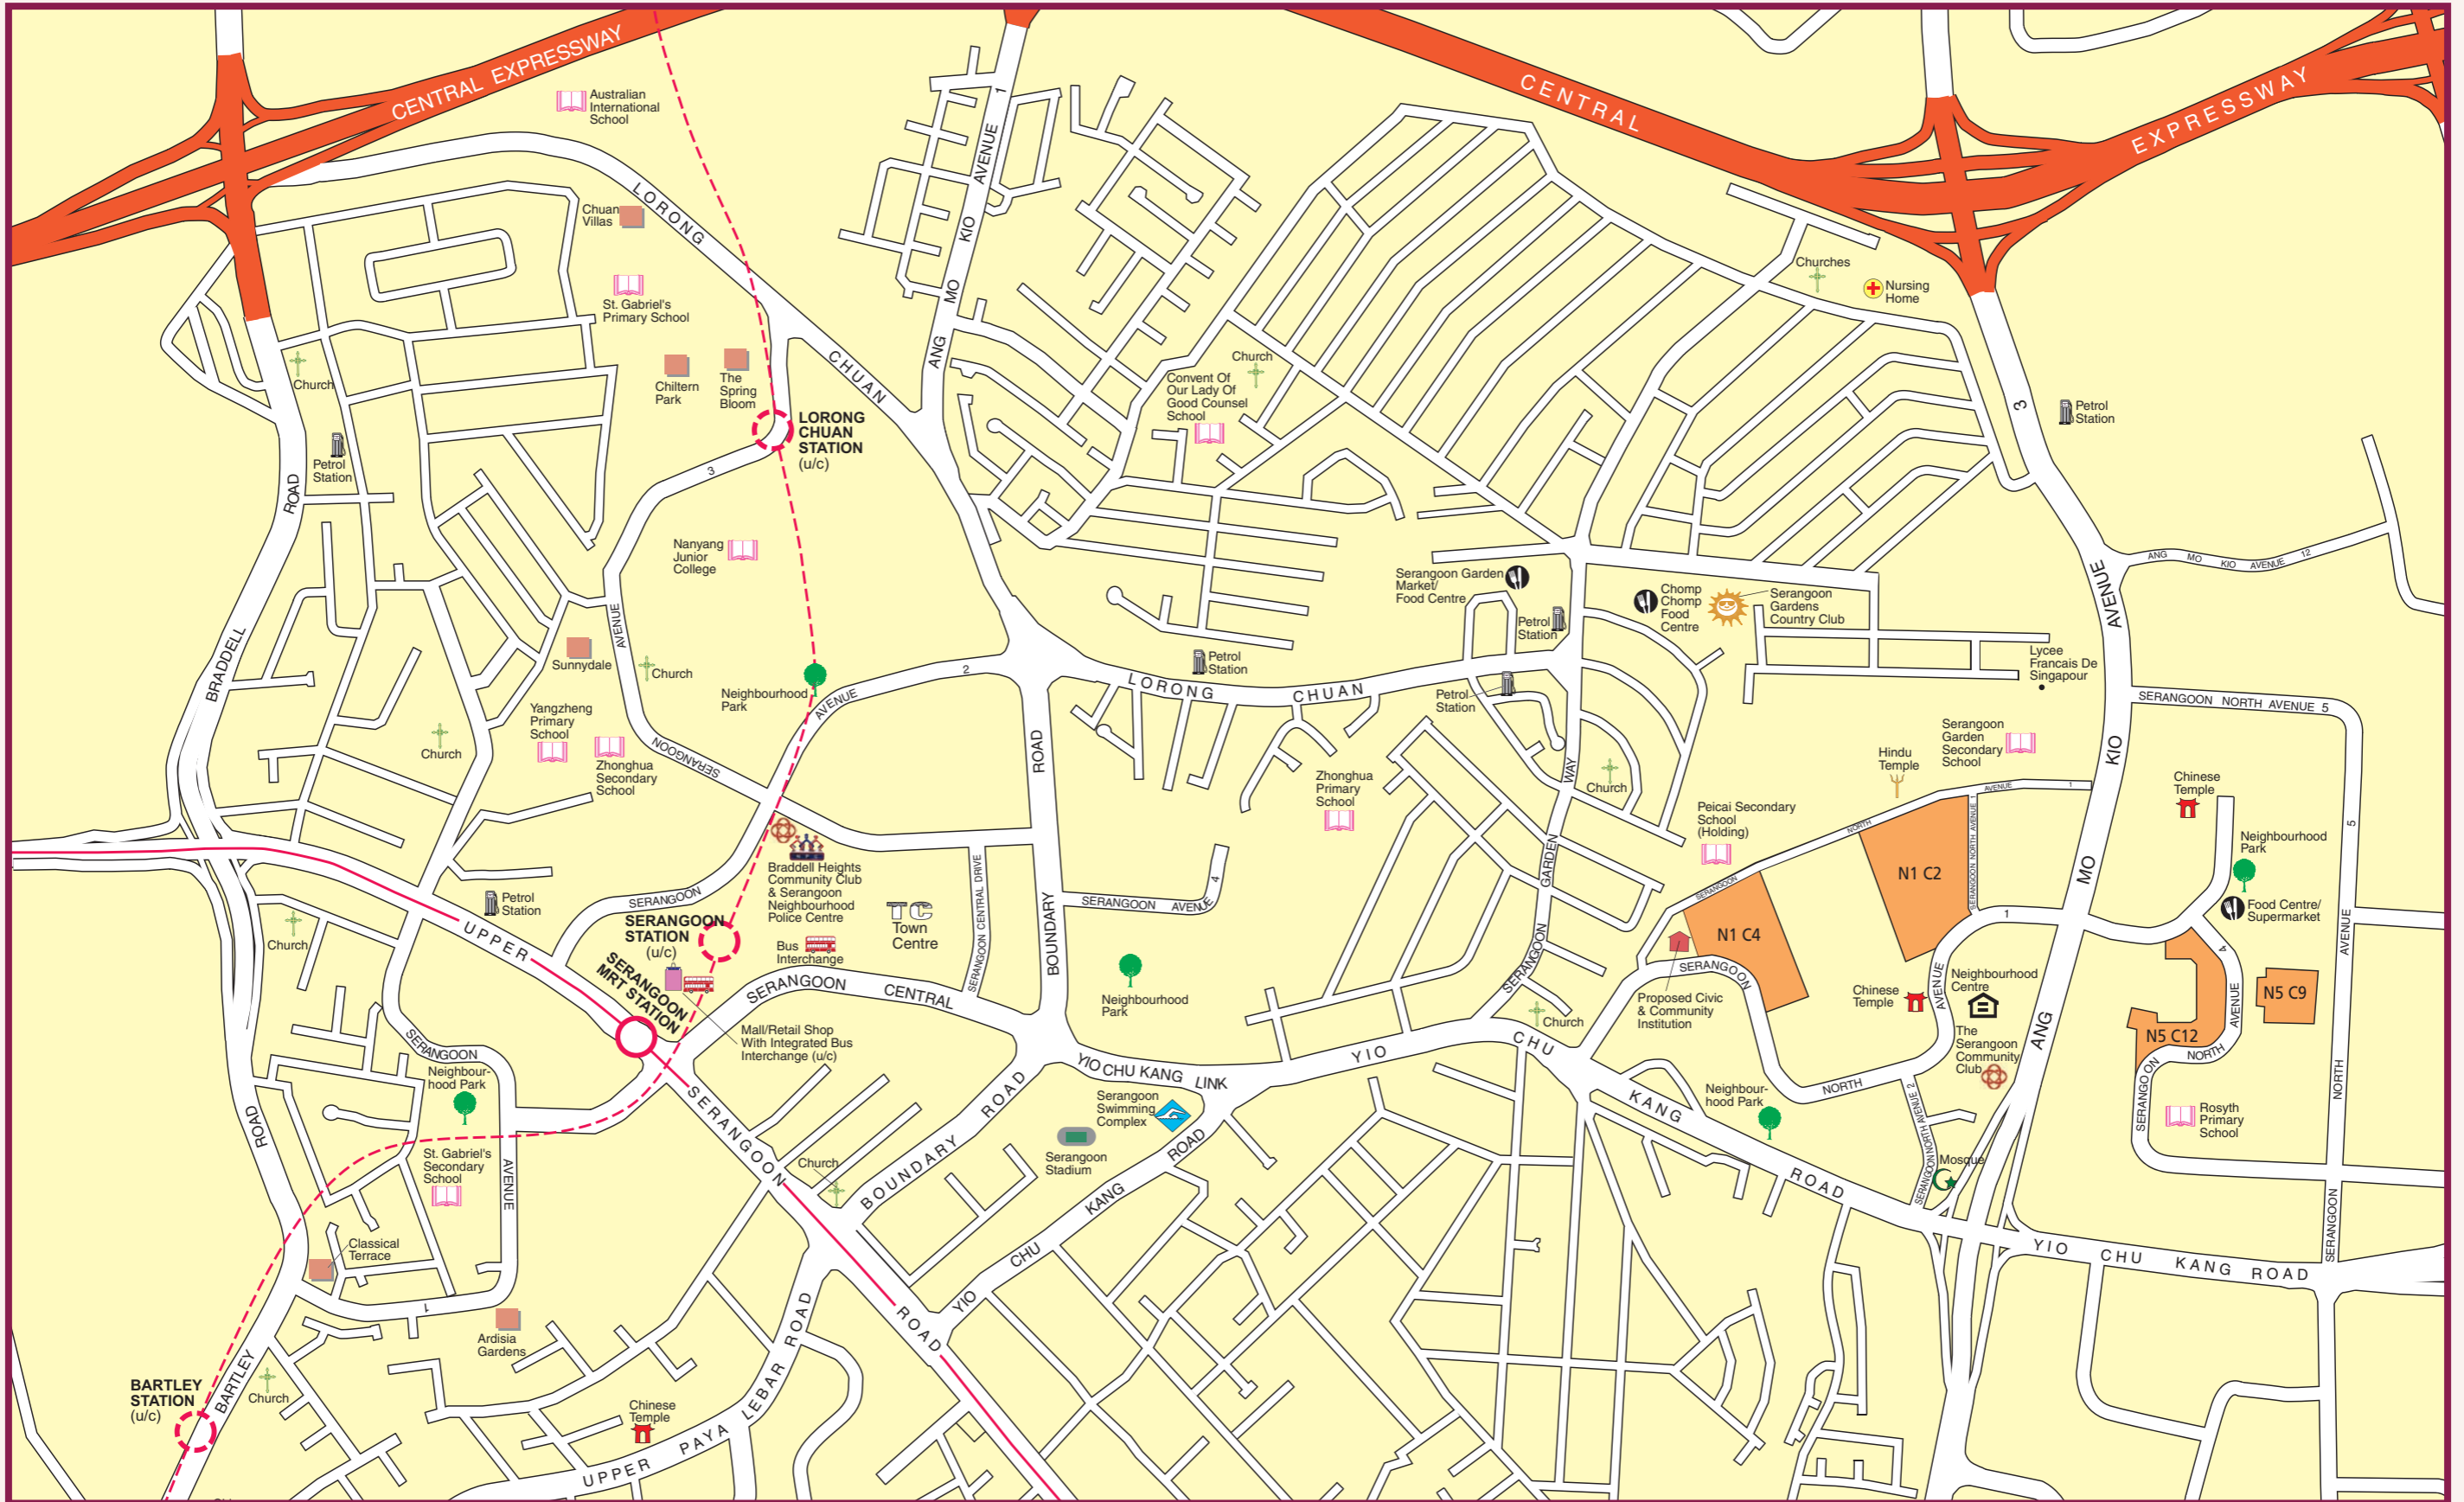

SERANGOON Town Map

- LEGEND:**
- Contracts with Standard Flats
 - MRT Line & Station
 - MRT Line & Station (u/c)
 - (u/c) Under Construction

Notes:
Proposed Civic & Community Institution includes examples like Community Centre/Club, Association, Home for the Aged, etc. are subject to change and planning approval.