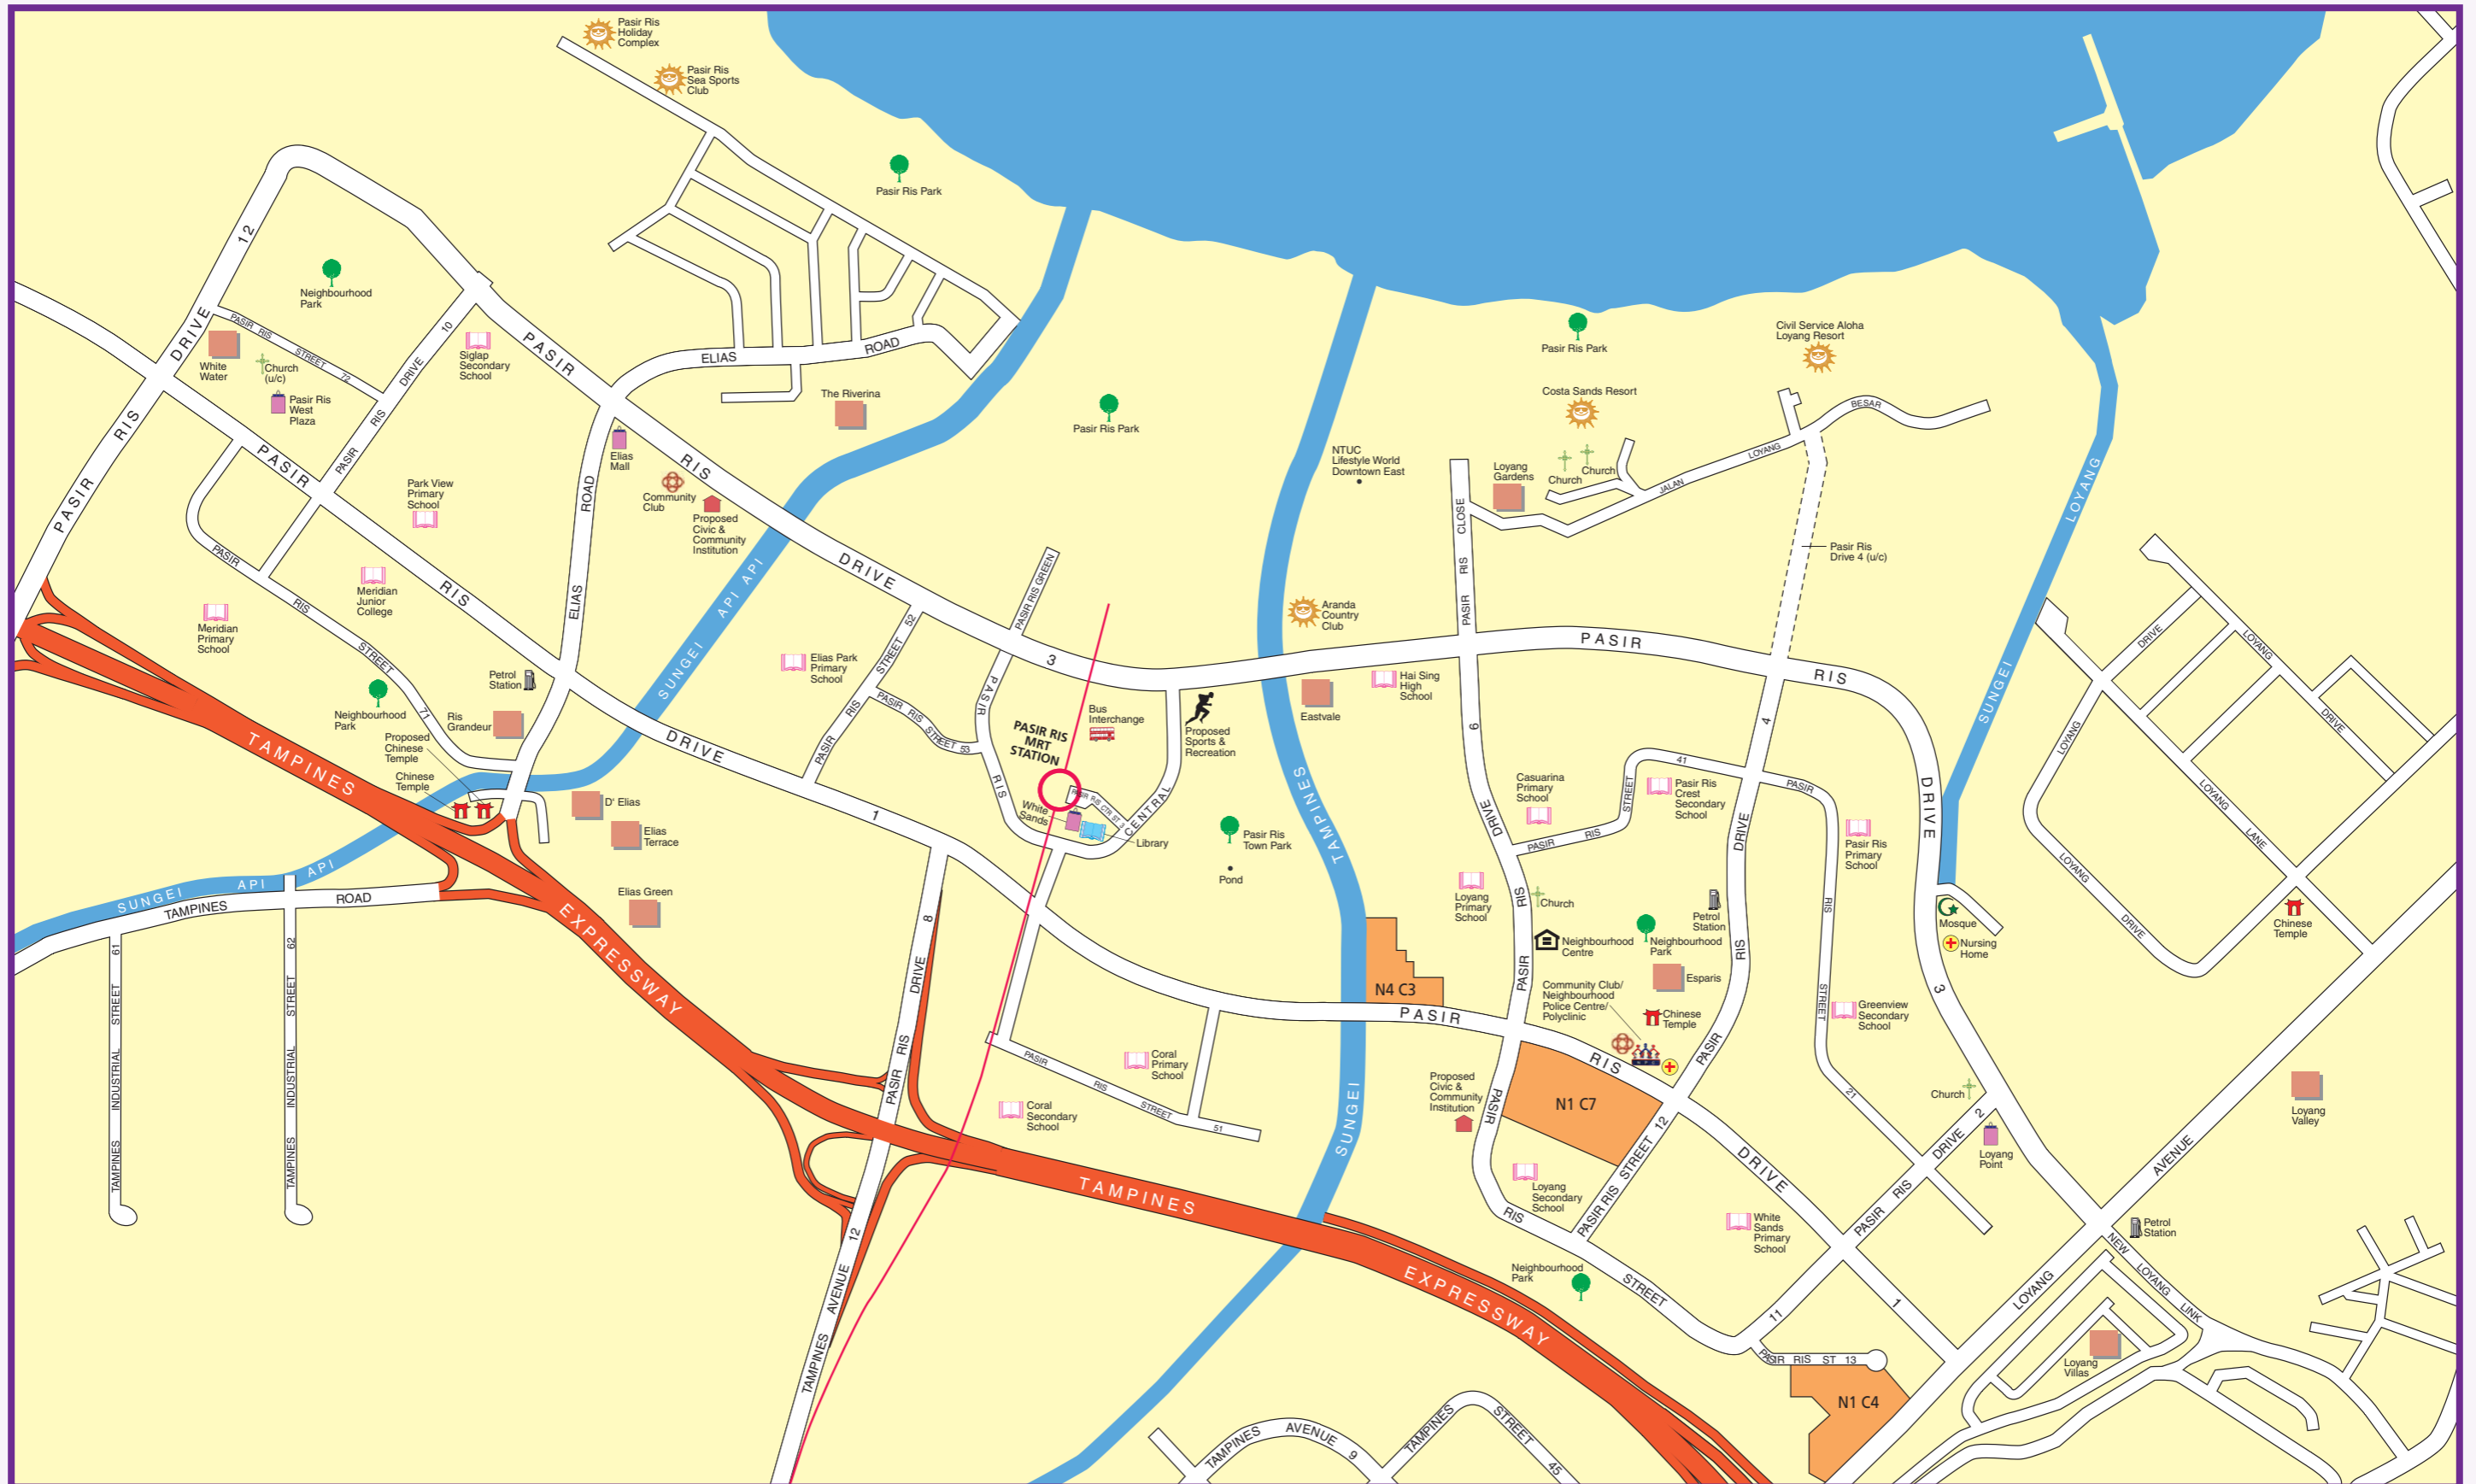

PASIR RIS Town Map

LEGEND:

- Contracts with Standard Flats
- (u/c) Under Construction
- MRT Line & Station
- Road Under Construction

Notes:
 All proposed developments are subject to change and planning approval.
 Proposed Civic & Community Institution includes examples like Association, Home for the Aged, etc., subject to change and planning approval.